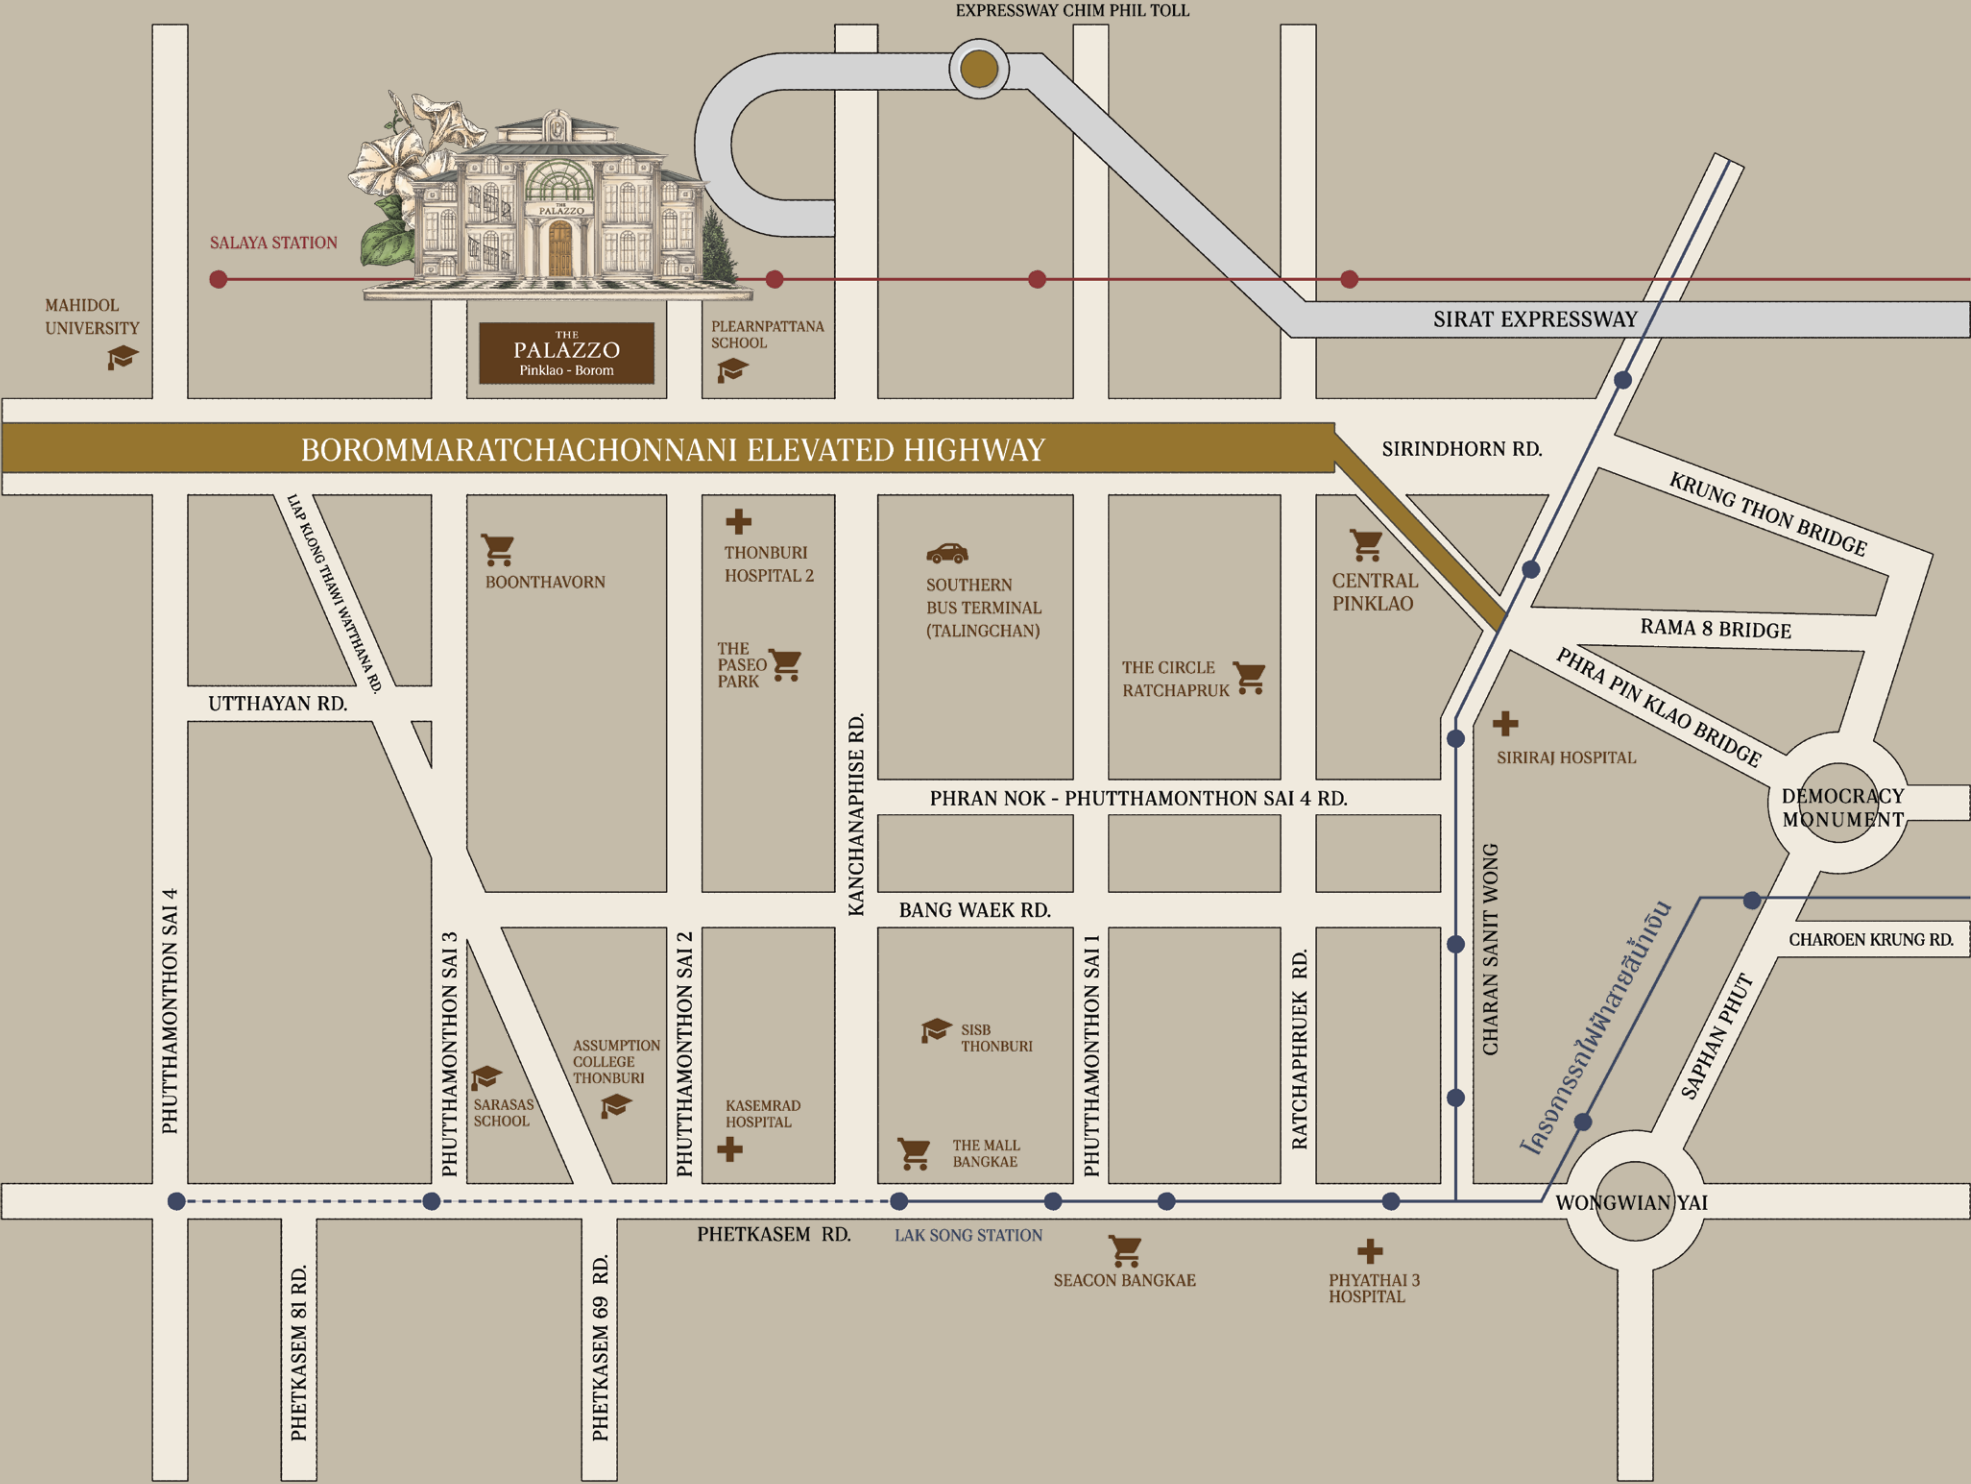

THE PALAZZO PINKLAO - BOROM

A PRIME LOCATION

WITH EXCEPTIONAL POTENTIAL ON BOROMMARATCHACHONNANI ROAD